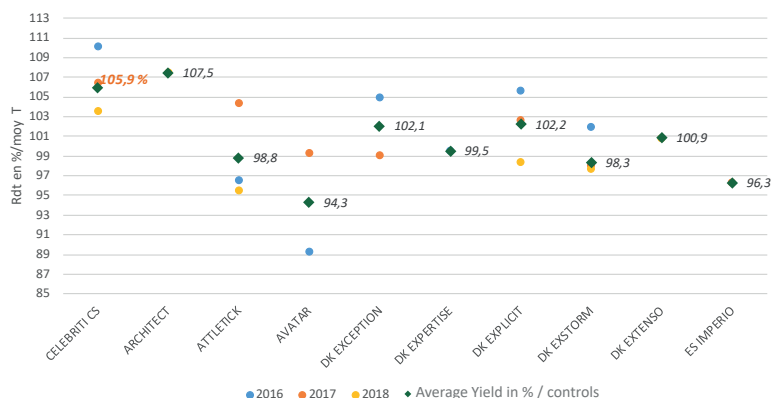

- CELEBRITI CS offers two types of resistance: very high specific and quantitative.
- 2018 G2 score: 0.99

Agronomic and health profile

Good oil content and good yields

- Medium to high oil content, regular over the entire region ($\geq 45\%$).

Multi-year France results

Recommendations

Cultivation areas

- Recommended sowing dates:

Cultivation tips

- Sowing early ensures crop implantation and results in increased yields.
- Option to sow under frost-sensitive cover.
- Harvest at the right stage of maturity.