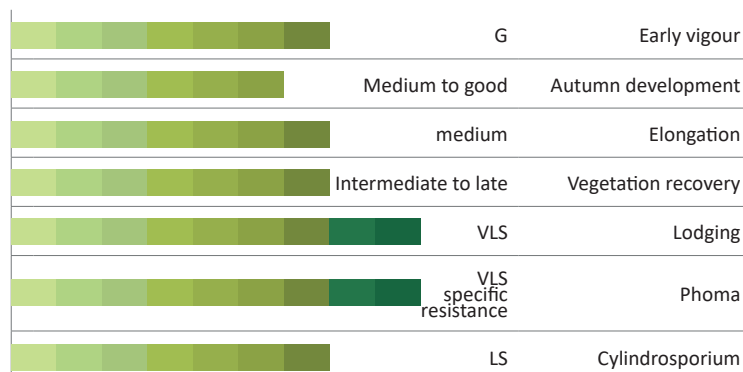

The essential

Medium-early maturing rapeseed

- CELEBRITI CS is medium-early maturing and has a good TKW.
- It is medium-late flowering, with fast silique and seed dry-down at end of cycle.

Rapeseed with VLS to phoma

- CELEBRITI CS offers two types of resistance: very high specific and quantitative.
- 2018 G2 score: 0.99

Agronomic and health profile

Good oil content and good yields

- Medium to high oil content, regular over the entire region ($\geq 45\%$).

Multi-year France results

Recommendations

Cultivation areas

- Recommended sowing dates:

Cultivation tips

- Sowing early ensures crop implantation and results in increased yields.
- Option to sow under frost-sensitive cover.
- Harvest at the right stage of maturity.